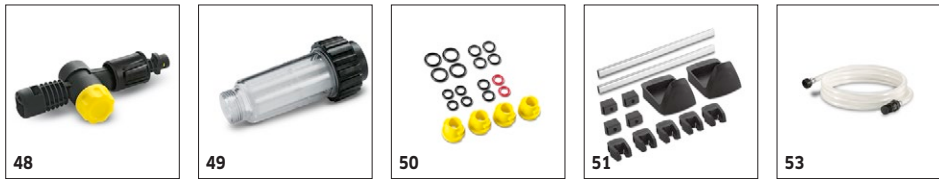

K 5 BASIC

1.180-580.0

		Order no.						Price	Description
Vario joint	48	2.640-733.0							Vario joint, rotates 180° for cleaning difficult to reach areas. For connection between gun and accessory or extension lance and accessory. ☐
Water filter	49	4.730-059.0							Water filter protects pressure washer pumps against dirt particles from dirty water. ☐
O-ring set	50	2.640-729.0							Replacement O-ring set for easy replacement of O-rings and safety plugs on pressure washer accessories. ☐
Organiser	51	2.641-630.0							Kärcher organiser, the practical wall-mounted storage system for Kärcher accessories. With two modules for flexible mounting. Ideal for protecting wash brushes and bristles from bending. ☐
Underbody cleaner	52	2.642-561.0							Highly effective chassis cleaner for removing dirt, mud, sludge, sand and encrusted salt. With care nozzle for applying chassis wax (incl. 250 ml free tester). ☐
Suction hose ecologic	53	2.642-743.0							The suction hose from the ecologic range is suitable for all K 3 to K 7 devices and makes it possible to draw water from alternative sources such as water butts and barrels. The hose is free of phthalates and PVC, up to 90% recyclable and also uses highly eco-friendly packaging. ☐

☐ Available accessories.